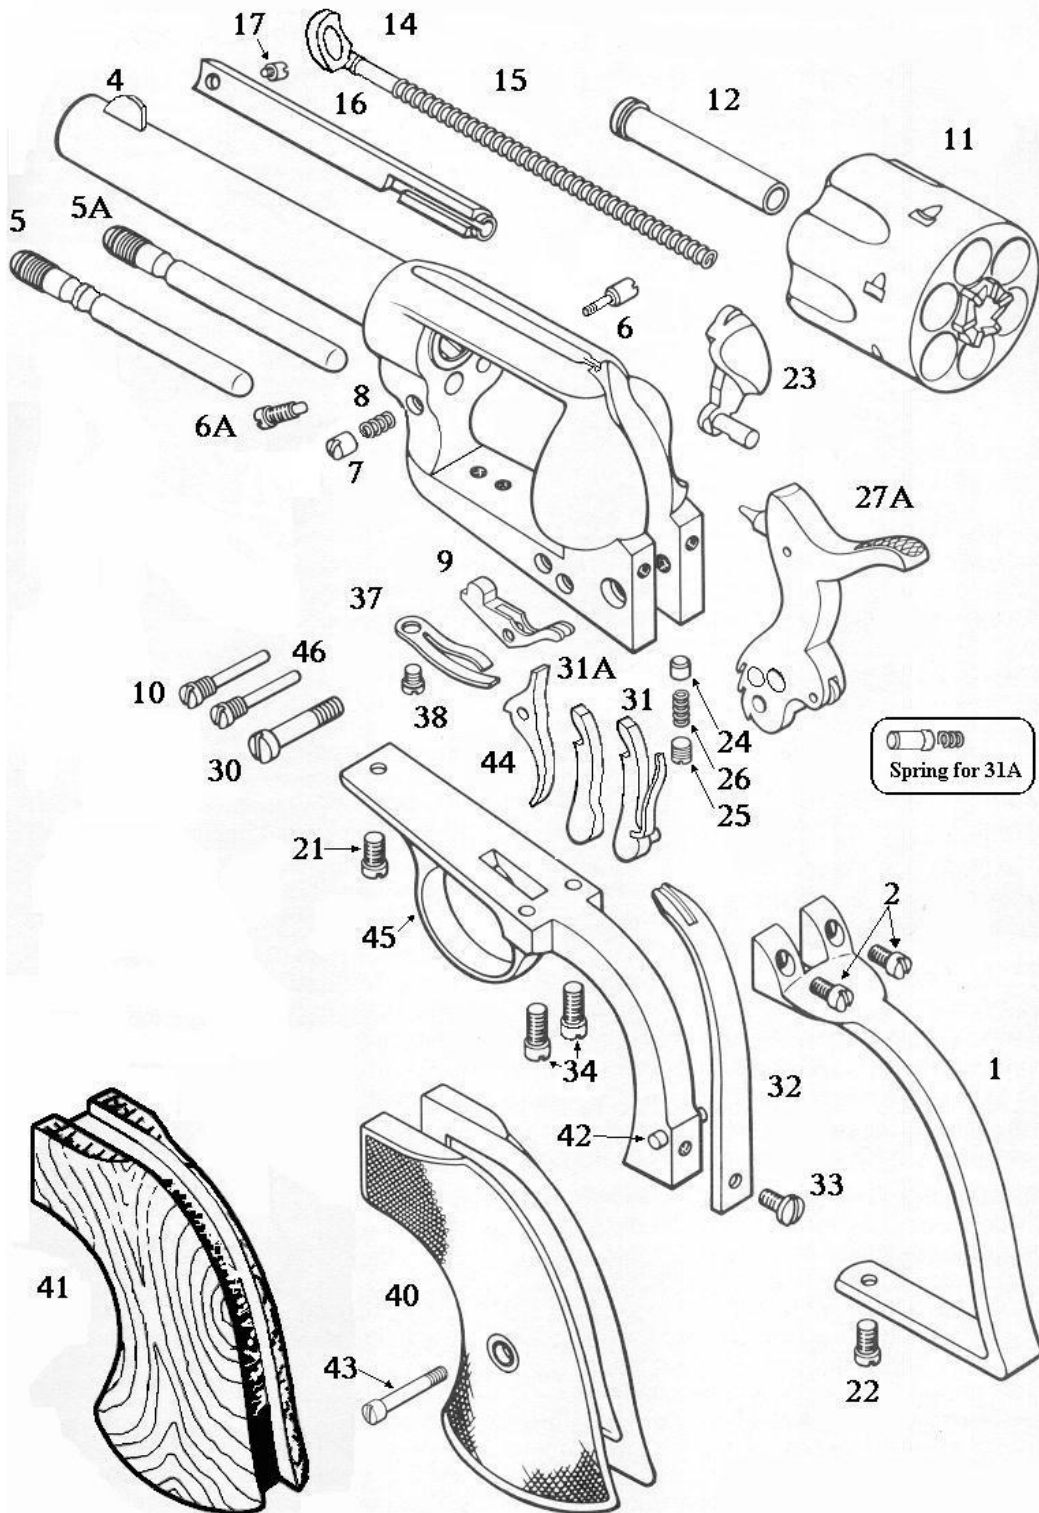

# 1873 SINGLE ACTION REVOLVER

Part #	Description	Retail
1	Back Strap	\$ 70.00
2	Back Strap Top Screw (2 needed)	\$ 3.00
4	Barrel	\$ 90.00
5	Base Pin	\$ 15.00
6	Base Pin Screw	\$ 7.00
7	Base Pin Nut	\$ 8.00
8	Base Pin Spring	\$ 3.50
9	Bolt	\$ 19.00
10	Bolt Screw	\$ 3.50
11	Cylinder with Bushing	\$ 90.00
12	Cylinder Bushing	\$ 20.00
13	Ejector Head (sold with #14)	\$ 28.00
15	Ejector Spring	\$ 3.50
16	Ejector Tube	\$ 50.00
17	Ejector Tube Screw	\$ 6.00
18	Firing Pin	\$ 7.00
19	Firing Pin Rivet	\$ 3.50
21	Front Trigger Guard Screw	\$ 3.00
22	Front Back Strap Screw	\$ 3.00
24	Gate Catch Detent	\$ 4.00
25	Gate Catch Screw	\$ 3.50
26	Gate Spring	\$ 3.50
27A	Hammer Assembly Deluxe	\$100.00
28	Hammer Roll	\$ 2.00
29	Hammer Roll Pin	\$ 4.00
30	Hammer Screw	\$ 7.00
31	Hand Assembly	\$ 20.00
32	Main Spring	\$ 16.00
33	Main Spring Screw	\$ 3.50
34	Rear Trigger Guard Screw (2 needed)	\$ 3.00
36	Recoil Plate (gunsmithing required)	\$ 20.00
37	Sear & Bolt Spring (Flat)	\$ 3.50
38	Sear & Bolt Spring Screw	\$ 3.50
39	Sear & Bolt Spring (Heine)	\$ 3.50
40	Stock (Grip) Plastic 2 piece (specify color)	\$ 25.00
41	Stock (Grip) Wood 1 piece	\$ 25.00
42	Stock (Grip) Pin	\$ 3.00
43	Stock (Grip) Screw Assembly	\$ 8.00
44	Trigger	\$ 19.00
45	Trigger Guard	\$ 80.00
46	Trigger Screw	\$ 3.50