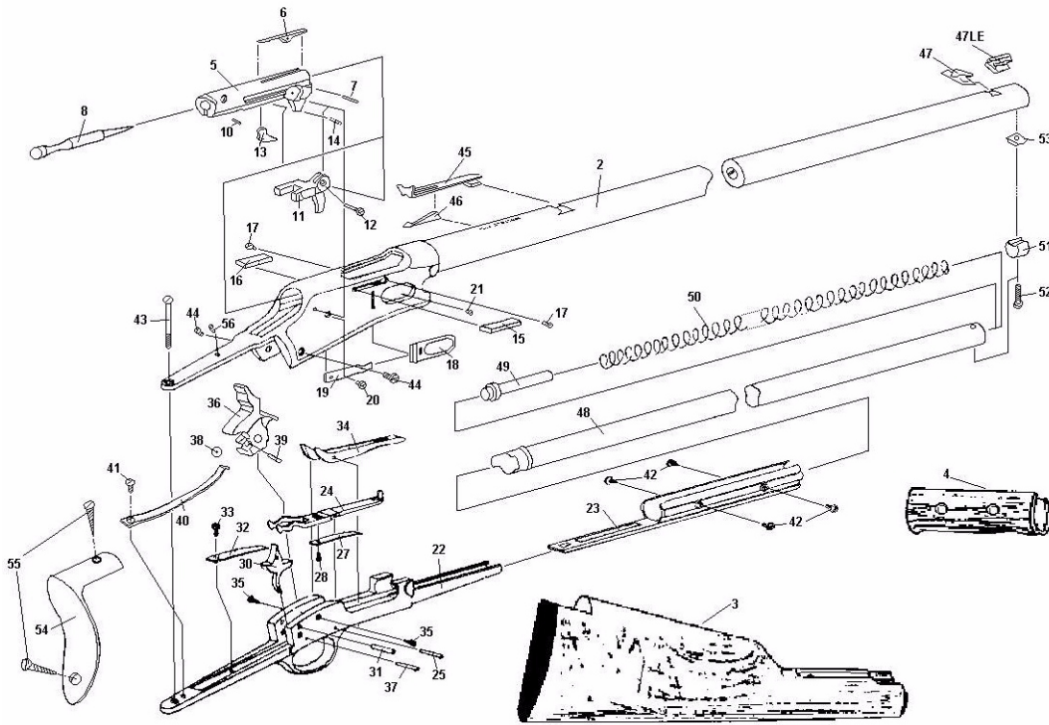

AWA LIGHTNING PUMP RIFLE

Part #	Description	Retail
L01	Receiver, Medium Frame	N/A
L02-O	Barrel, Octagon	\$200.00
L02-R	Barrel, Round	\$150.00
L03	Butt Stock Wood	\$75.00
L04	Forearm Slide Grip, Medium Frame	\$60.00
L04-C	Forearm Checkered Slide Grip, Med. Frame	\$65.00
L04-LE	Forearm Limited Edition Slide Grip, Med. Frame	\$75.00
L05	Bolt	\$80.00
L06	Extractor, Medium Frame	\$35.00
L07	Extractor Pin	\$1.50
L08	Firing Pin	\$40.00
L11	Locking Brace, Medium Frame	\$40.00
L12	Locking Brace Screw	\$2.50
L13	Firing Pin Lever	\$10.00
L14	Firing Pin Lever Pin	\$2.50
L15	Ejector/Bolt Guide, Medium Frame, Left Side	\$25.00
L16	Ejector/Bolt Guide, Medium Frame, Right Side	\$25.00